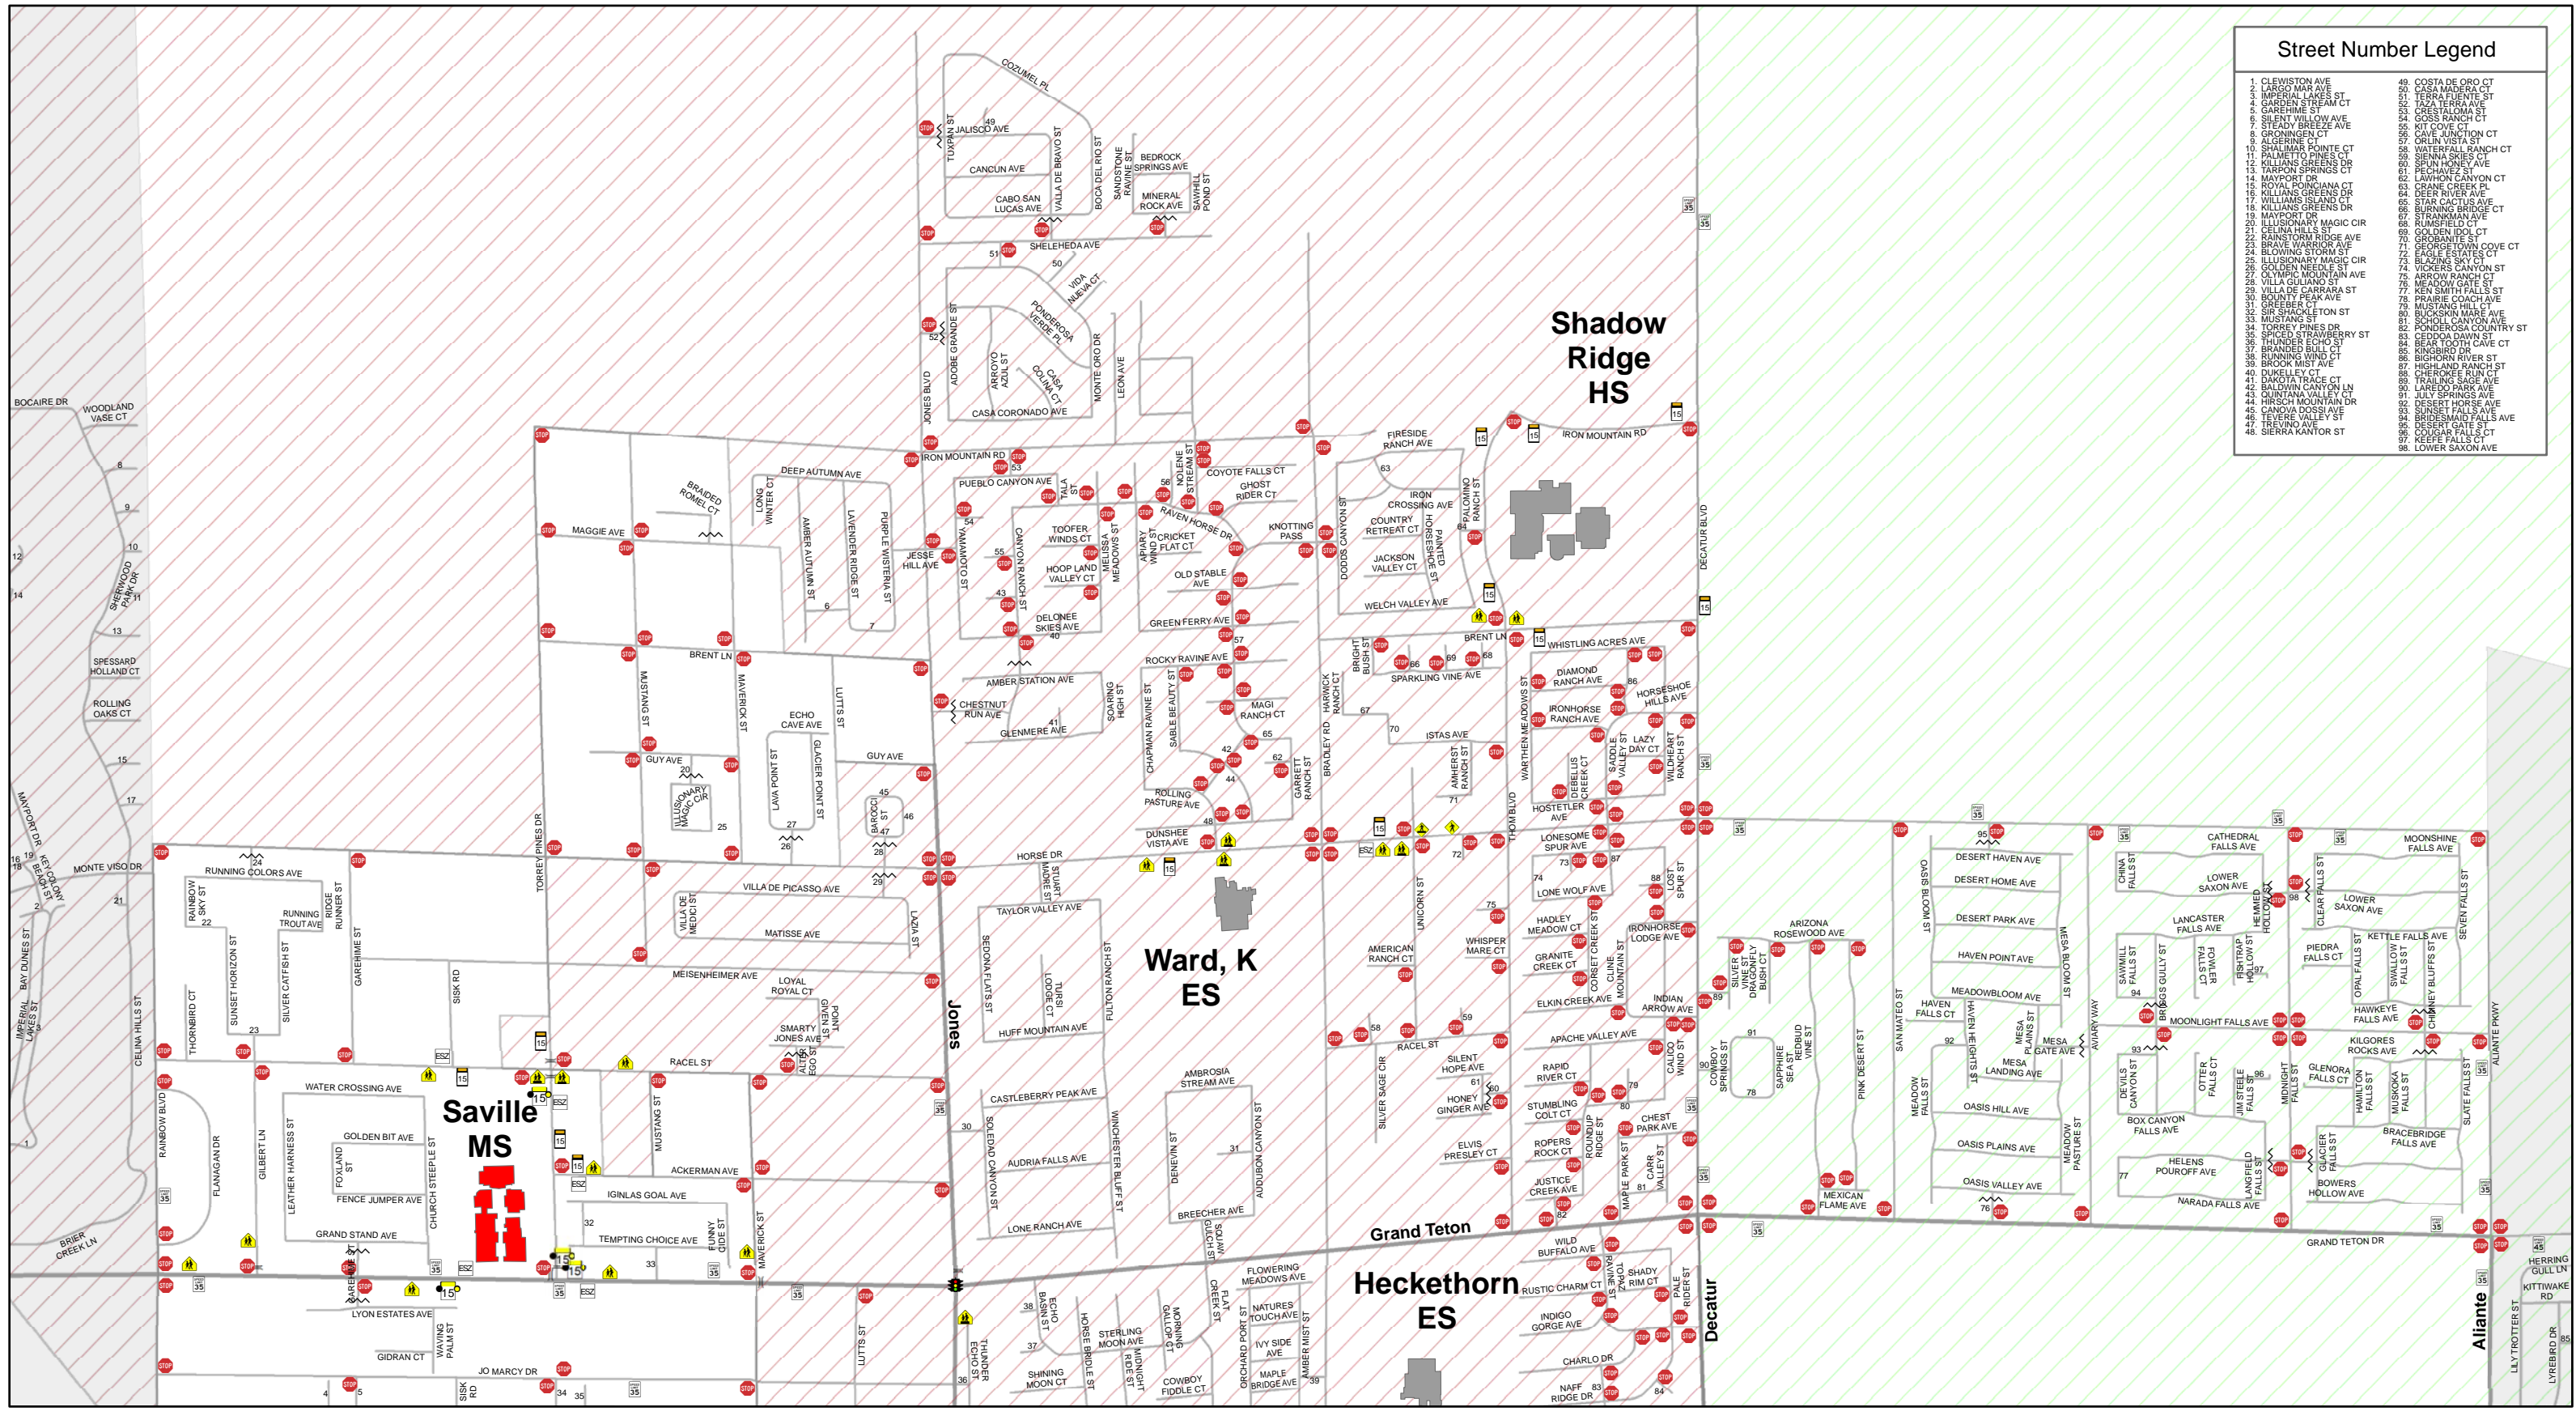

DISCLAIMER:
This map is provided to assist parents/guardians and students in the selection of a walking/bicycling route to and from school. The location of traffic control devices and roadway conditions will change, so parents/guardians must continually review the route with their child/children. This information is provided for information purposes only. Nothing herein is warranted by Clark County, and no liability is assumed by Clark County or the Clark County School District for the information provided, including but not limited to the accuracy of the data shown herein. Speed limits are 25 mph unless otherwise noted.
For more Information see <http://www.clarkcountynv.gov/depts/public_works/Pages/default.aspx>

Bell Times
9:00 AM - 3:21 PM

Legend

- Clark County
- Boulder City
- City of Henderson
- City of Las Vegas
- City of Mesquite
- City of North Las Vegas

2014-2015

Anthony Saville Middle School North Half 1 of 2